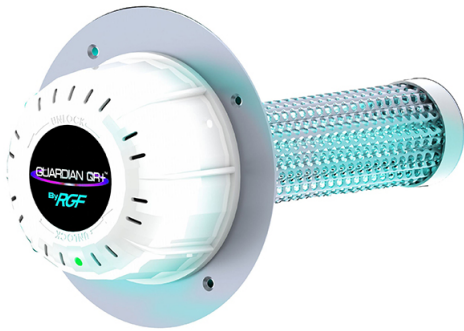

INDOOR AIR QUALITY - HVAC

BUILT IN UV STERILIZATION
PACKAGE UNIT